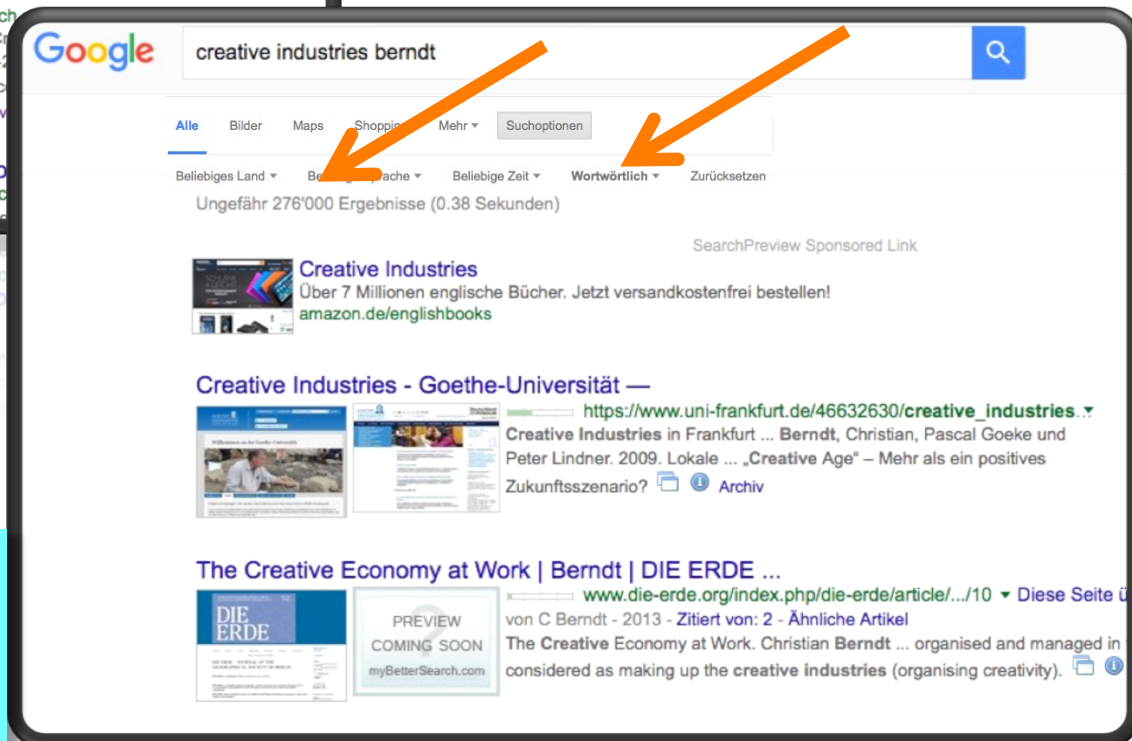

Google mehr Optionen

Wortwörtlich/Verbatim:

- 2 Indices:
- 1 Haupt- oder Default-Index und
 - 1 Supplement-Index

Zusätzlicher Index kommt ins Spiel bei "Wortwörtlich und Verbatim:

Search preview

The image shows a Google search interface for the query "geographical information visualization". The search results are displayed on the "Web" tab. A cookie consent banner is visible at the top. The first result is from SAP Lumira, followed by a list of scientific articles. The Wikipedia entry for "Geovisualization" is highlighted with an orange box, and an arrow points to it from a text box that says "Klick öffnet Seite in neuem Tab". Another arrow points from the Wikipedia entry to the text "GIUZ früher". Below the Wikipedia entry, the result for "Geographische Informationsvisualisierung - Geographisches Institut" is shown. An orange box highlights the "Archiv" link, with an arrow pointing to it from a text box that says "Klick auf ARCHIV". Another arrow points from the "Archiv" link to a text box that says "Frühere Versionen der Seite aus Wayback-Machine".